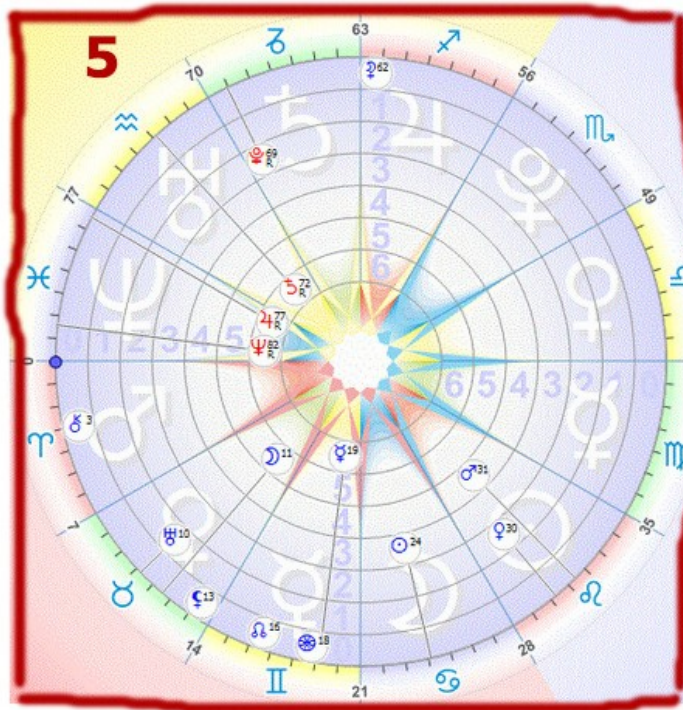

Как работать с AstroFD

The screenshot shows the AstroFD website calculator interface. The browser address bar shows the URL <https://astrofd.ru/calm.html>. The main interface includes a form for entering birth data (05 июля 2021, 06:59:50) and checkboxes for 'Показать Формулу', 'Космограмму', and 'Таблицу'. The interface is divided into two main sections: a diagrammatic representation of the soul formula (left) and a circular cosmogram (right). The diagrammatic representation shows a central point with arrows pointing to various symbols, including the Moon, Venus, Mars, Jupiter, Saturn, and Uranus. The cosmogram is a circular chart with 12 houses and 12 zodiac signs, showing the positions of the planets. A table on the right side of the cosmogram provides numerical data for each planet. The interface is annotated with red numbers 1 through 8, highlighting specific elements: 1 points to the URL, 2 to the birth date field, 3 to the birth time field, 4 to the diagrammatic representation, 5 to the cosmogram, 6 to the table, 7 to the table's data, and 8 to the table's footer.

4 - Структура формулы души.

5 - Космограмма формулы души.

6 - Сумма баллов различных планет в формуле души.

- **Личные** - сумма баллов личных планет.
- **Соц** - сумма баллов социальных планет.
- **Транс** - сумма баллов высших (трансурановых) планет.
- **Центр** - сумма баллов планет в центрах.
- **Внеш** - сумма баллов планет за пределами центров.