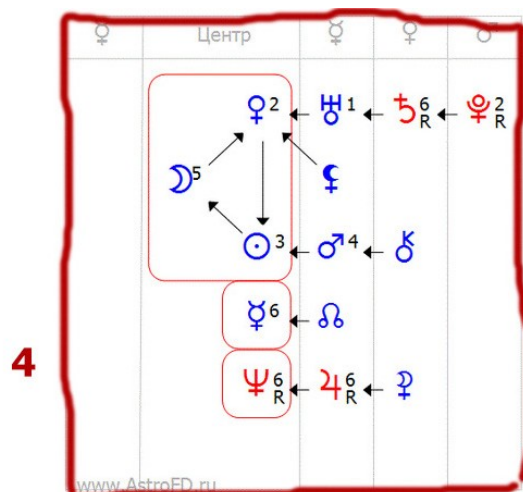

4 - Структура формулы души.